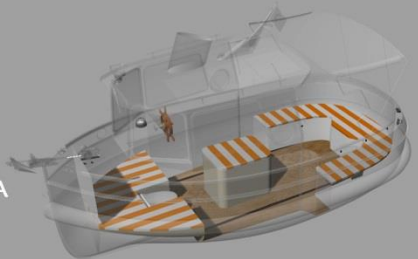

LOA 4.95 meter
 LWL 4.80 meter
 Max Beam 2.29 meter
 Draught 0.35 meter
 Full Displacement 1.500 Kg
 Lightship 700 Kg
 Engine (Option) 16-30HP (*)
 Capacity 4 Persons
 Building Material Polyester-Epoxy Rigid Hull and Deck
 (*) Diesel inboard - outboard or electric propulsion

Pleasure boat with a **TUG** shape hull form, providing the user the advantages of tug boats such as; **STABILITY-RESISTANCE-WIDE DECK**even included **CABIN** for overnight....

Standard Specification :

- Fuel tank 100 ltr
- FW tank 70 ltr + water pump system
- Handrails
- Portable swimming ladder
- Textile cushion (deck + cabin)
- Navigation lights
- Helm and cabin lights
- Electric + manual bilge pumps
- Battery box
- Fuse panel
- Lighter socket
- Folding Helm chair (stb-side)
- Steering wheel
- UV protective gelcoat
- Wooden trims
- Storage boxes (under couch and bed areas)
- Compass
- Flagpole
- Aft/forward bollard sets
- Anchor roller at bow
- Battery switch
- 2 x batteries
- Stb & Port side fixed hatches
- One front + two aft S5 eyebolt for light towing
- CE Certification - Design Category C / Module A
- 2 Years Warranty